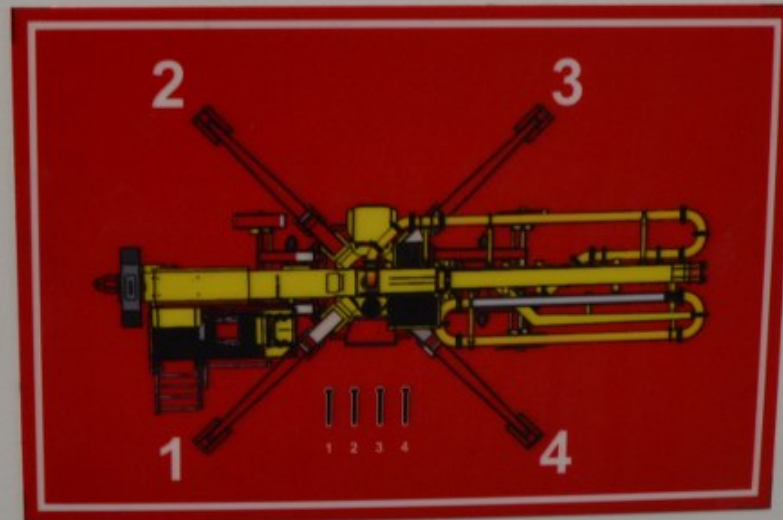

ATABEY CONSTRUCTION EQUIPMENT	
Machine	CONCRETE DISTRIBUTOR
Model	B3R T
Serial	F06-23
Motor Serial	2211 0587 60131
Engine Serial	V2403-T 7MV4595
Year	2022
Machine Weight	4000 KG
Ballast Weight	2X1300 KG
ATABEY BETON MARMARAL ARIK SAN. DİŞ. TİC. LTD. ŞİTİ www.atabeyturkiye.com MADE IN TURKEY	

ATABEY
CONSTRUCTION EQUIPMENT

Machine	4-WHEEL CARRIAGE
Model	K3 W4
Serial	F06-24
Year	2022
Weight	2550 KG

ATABEY
BETON MAKINALARI SAN. TIC. LTD. ŞTİ.
www.atabeymakina.com
Made in TURKEY

ADR'li DSV

GÜNEYSAN Light.